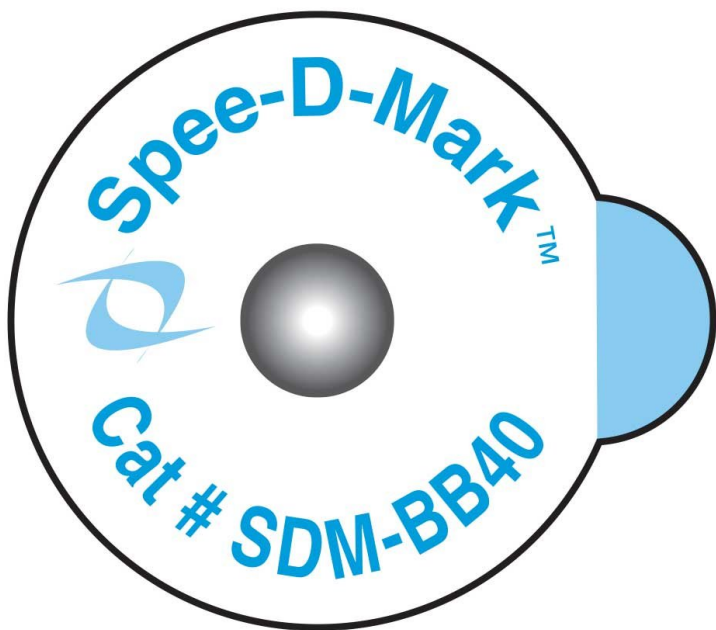

Spee-D-Mark™ Cat. No. SDM-MR2

L
I
F
T
A
B

Reorder: 800-435-4242

SPEE-D-MARK MAMMOGRAPHY SKIN MARKER

SKU: SDM-TBB25

Price: \$80.57

Category: [Markers](#), [Surgical & Procedural](#)