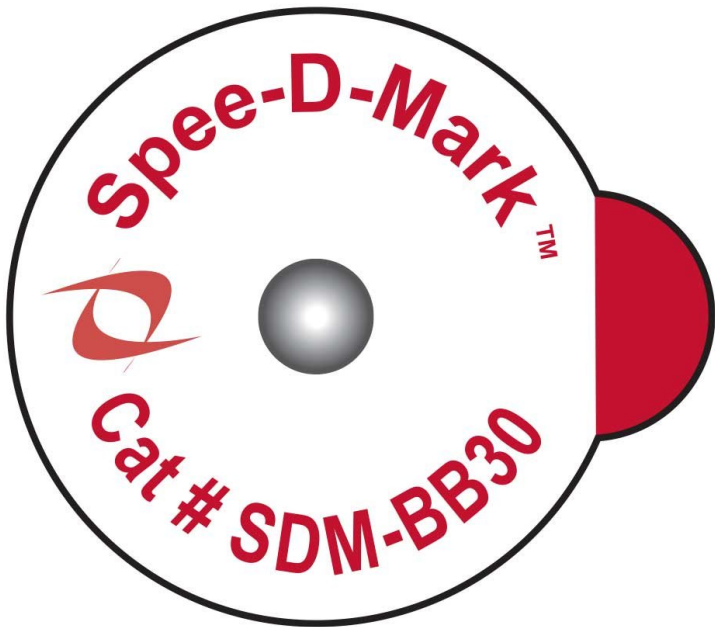

Spee-D-Mark™ Cat. No. SDM-MR2

L
I
F
T
A
B

Reorder: 800-435-4242

SPEE-D-MARK MAMMOGRAPHY SKIN MARKER

SKU: SDM-TBB25

Price: \$80.57

Category: [Markers](#), [Surgical & Procedural](#)