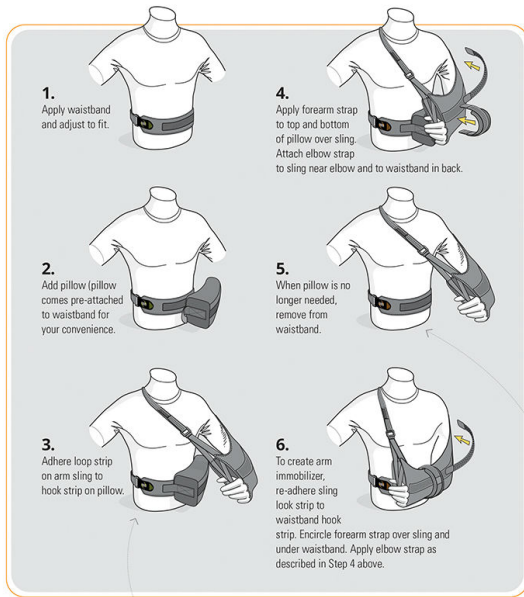

Combo®

SKU: 19104DF1

Price: $75.99

Category: [Scrapper](#)

Color Coded Sizes